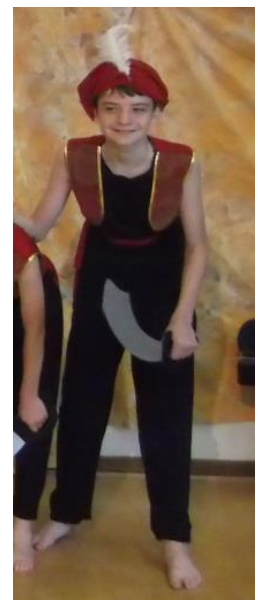

17th January 2022

Dear Parents/Carers,

Our spring production, Aladdin is fast approaching. We are practising hard and the children sound great. We are now starting to think about costumes and what each child will need to wear.

Your child's role is: Guard 1-6

Costume needed: black trousers, black t-shirt with red/gold sash over shoulder or red/gold waistcoat

We have added a picture or 2 below to give you an idea of what we are looking for. A lot of the costumes can be simply made.

Can we ask that these items be brought to school in a **named bag** on **FRIDAY 25th MARCH 2022**.

If you have any questions, please see your child's class teacher.
Many Thanks,

Mr Ricketts, Mrs Saeed, Miss Miles and Miss Tonner